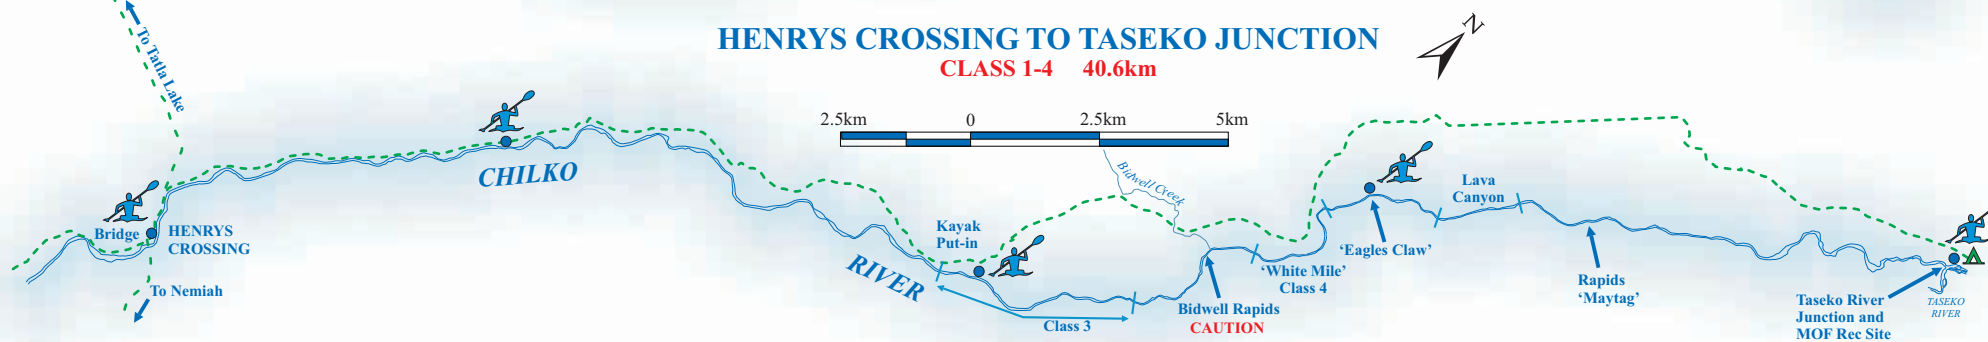

CHILKO RIVER KAYAK ROUTE

LEGEND

- Gravel Road
- Put-in/Take-out
- Campsite

CHILKO LAKE TO HENRYS CROSSING CLASS 1-2 24.6km

HENRYS CROSSING TO TASEKO JUNCTION CLASS 1-4 40.6km

TASEKO JUNCTION TO BULL CANYON CLASS 2-3+ 27.0km