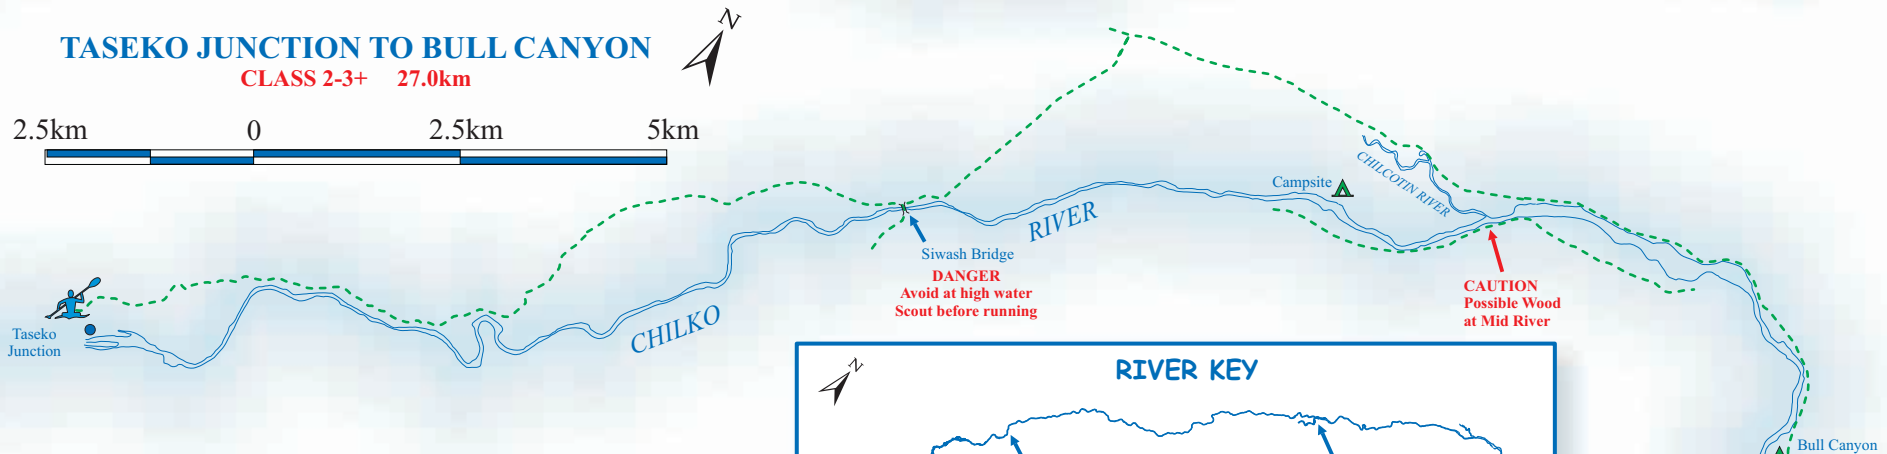

CHILKO RIVER KAYAK ROUTE

LEGEND

- Gravel Road
- Put-in/Take-out
- Campsite

CHILKO LAKE TO HENRYS CROSSING CLASS 1-2 24.6km

HENRYS CROSSING TO TASEKO JUNCTION CLASS 1-4 40.6km

TASEKO JUNCTION TO BULL CANYON CLASS 2-3+ 27.0km